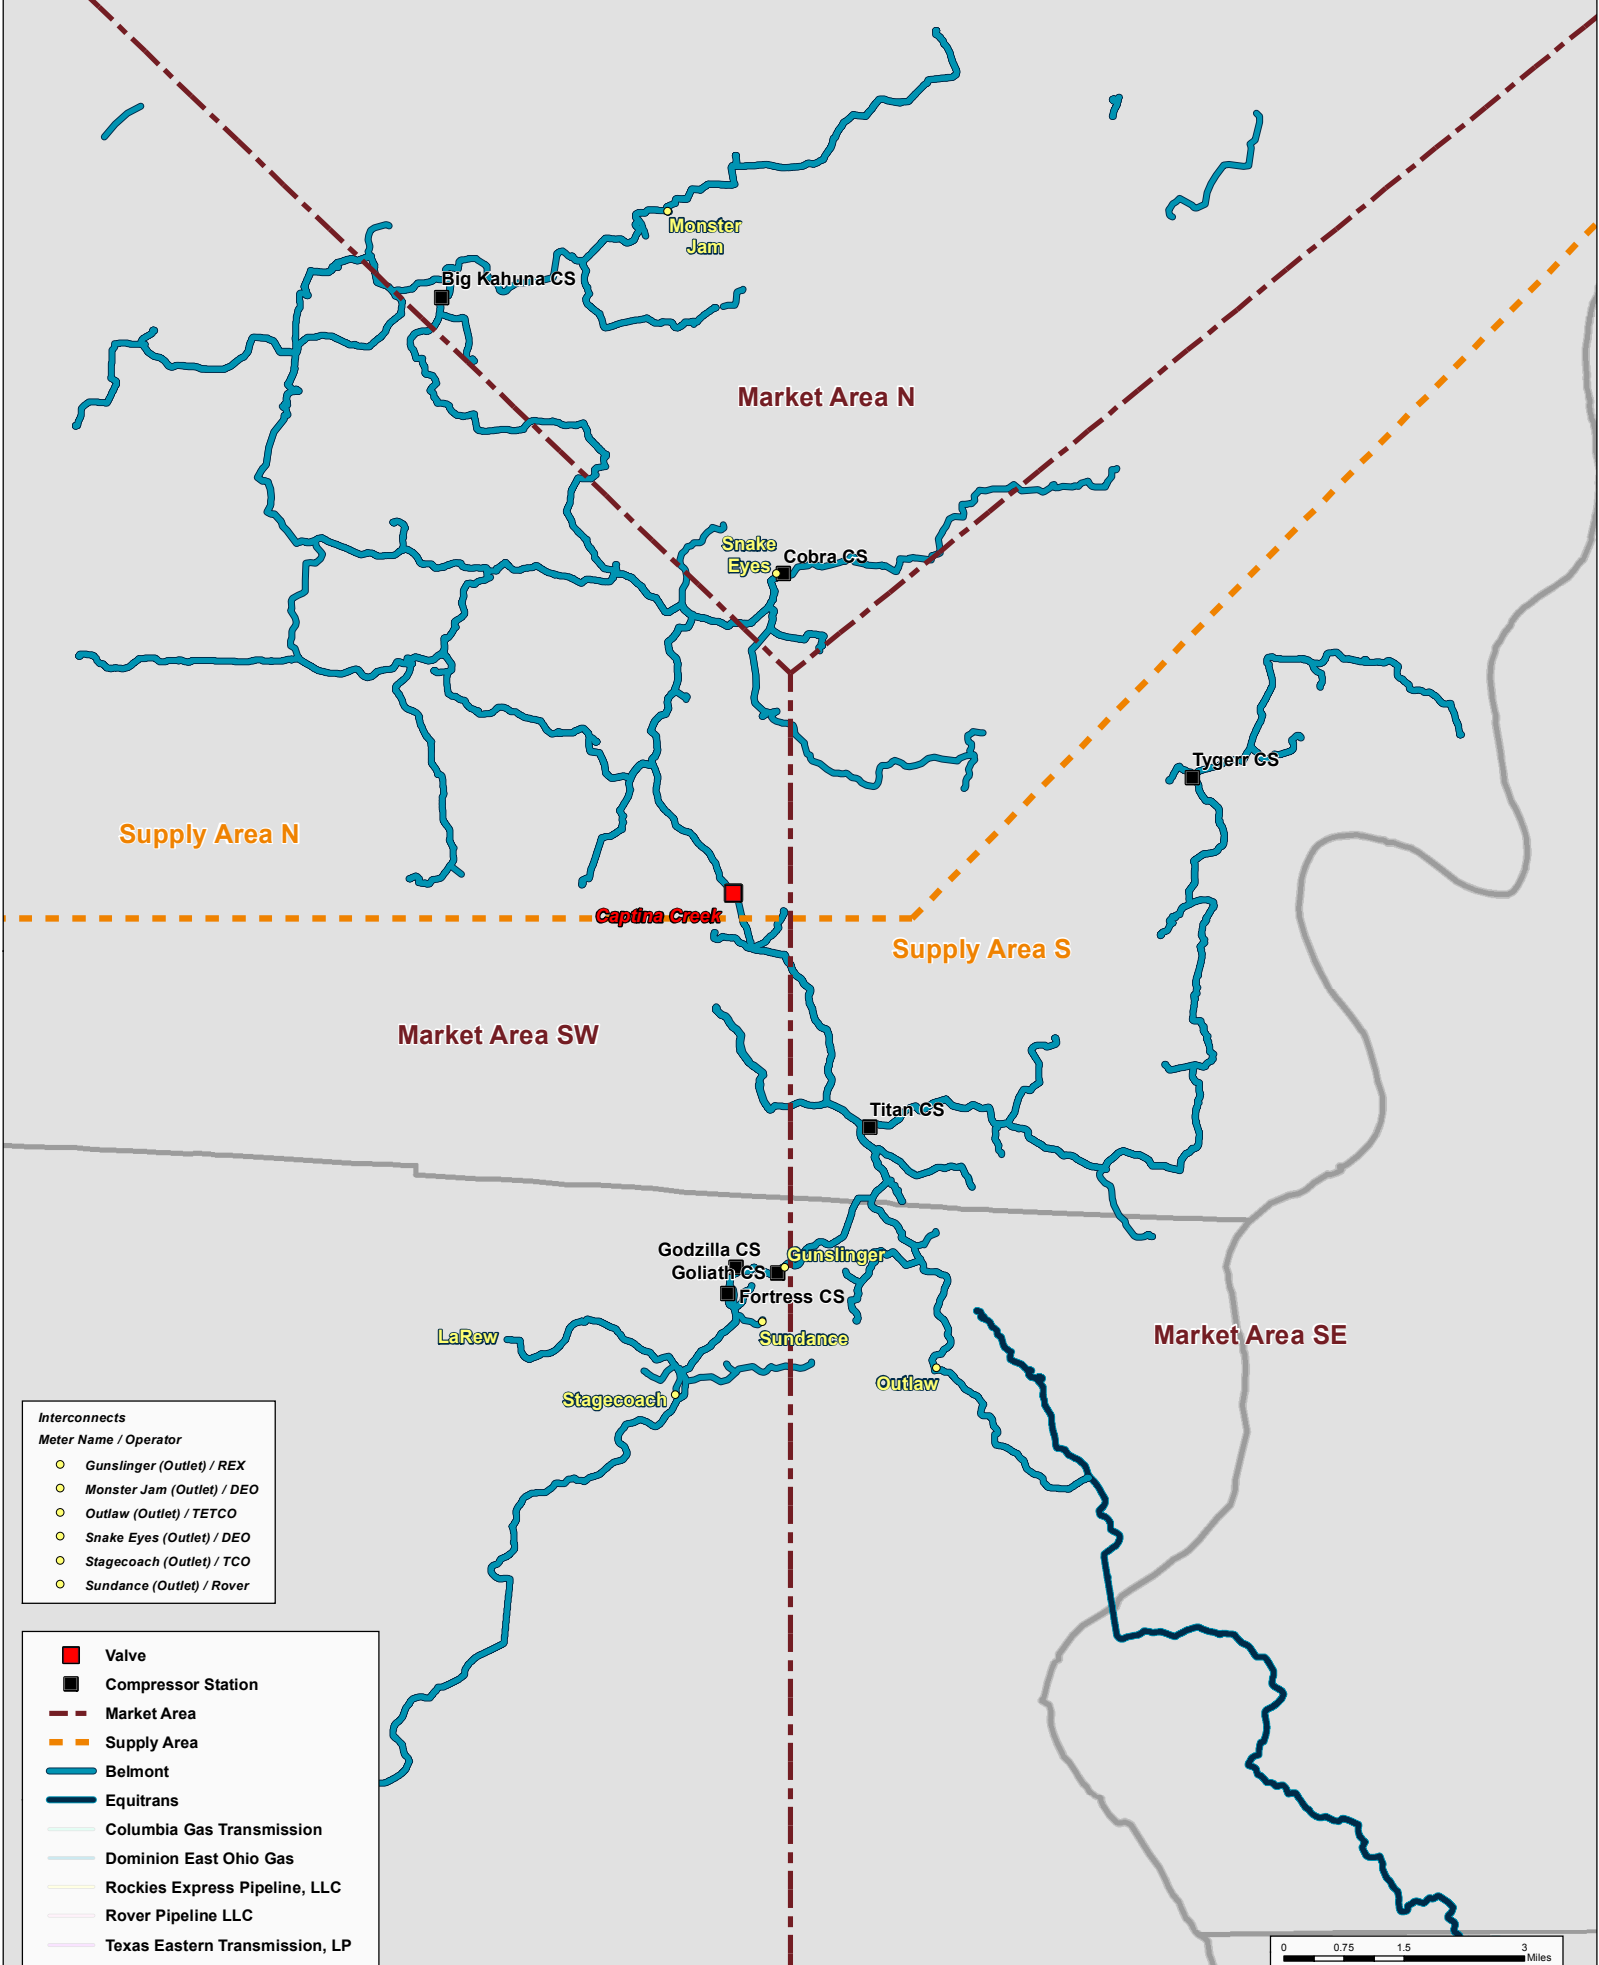

EQM Olympus Midstream (Belmont Area)

- Interconnects**
- Meter Name / Operator*
- Gunslinger (Outlet) / REX
 - Monster Jam (Outlet) / DEO
 - Outlaw (Outlet) / TETCO
 - Snake Eyes (Outlet) / DEO
 - Stagecoach (Outlet) / TCO
 - Sundance (Outlet) / Rover

- Valve
- Compressor Station
- - - Market Area
- - - Supply Area
- Belmont
- Equitrans
- Columbia Gas Transmission
- Dominion East Ohio Gas
- Rockies Express Pipeline, LLC
- Rover Pipeline LLC
- Texas Eastern Transmission, LP