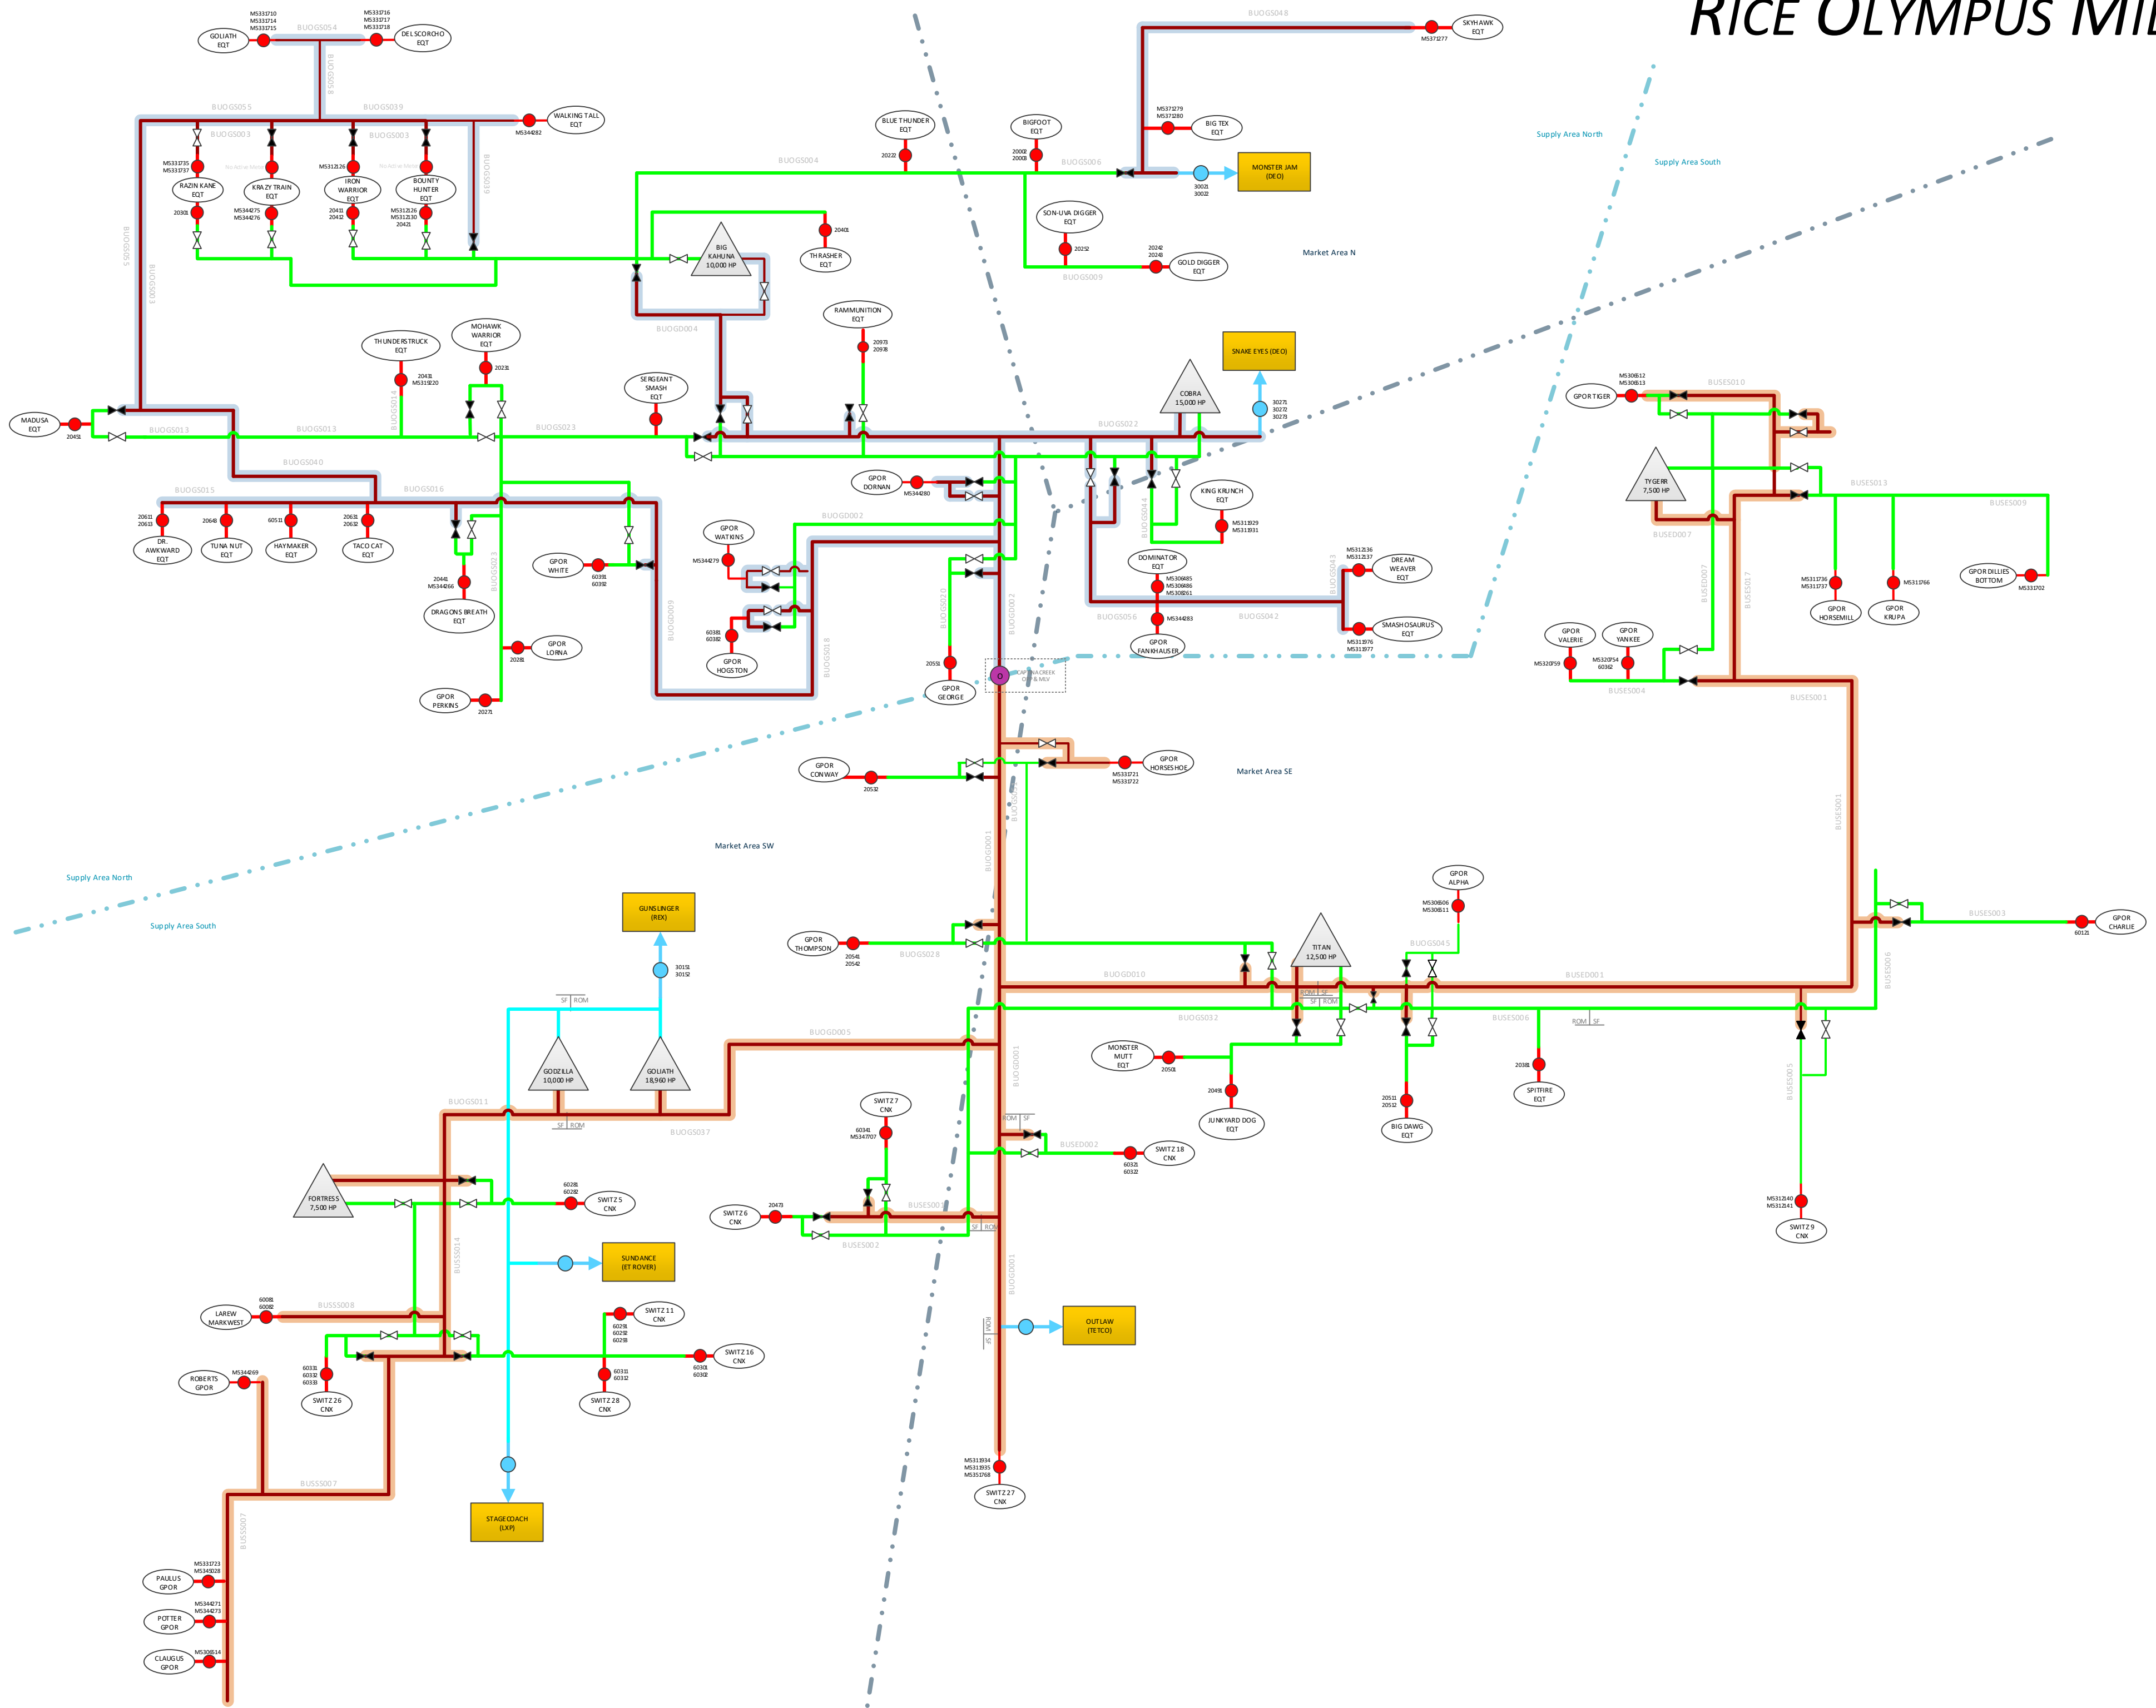

RICE OLYMPUS MIDSTREAM

BELMONT

- North Operating Zone
- South Operating Zone
- Well Line
- LP Gathering Line
- HP Gathering Line
- HP Discharge Line
- Gathering Meter
- Sales Meter
- Check Meter
- Over Pressure Protection
- Open Valve
- Closed Valve
- Directional Valve
- Control Valve
- Well Pad
- Compressor Station
- Interconnect