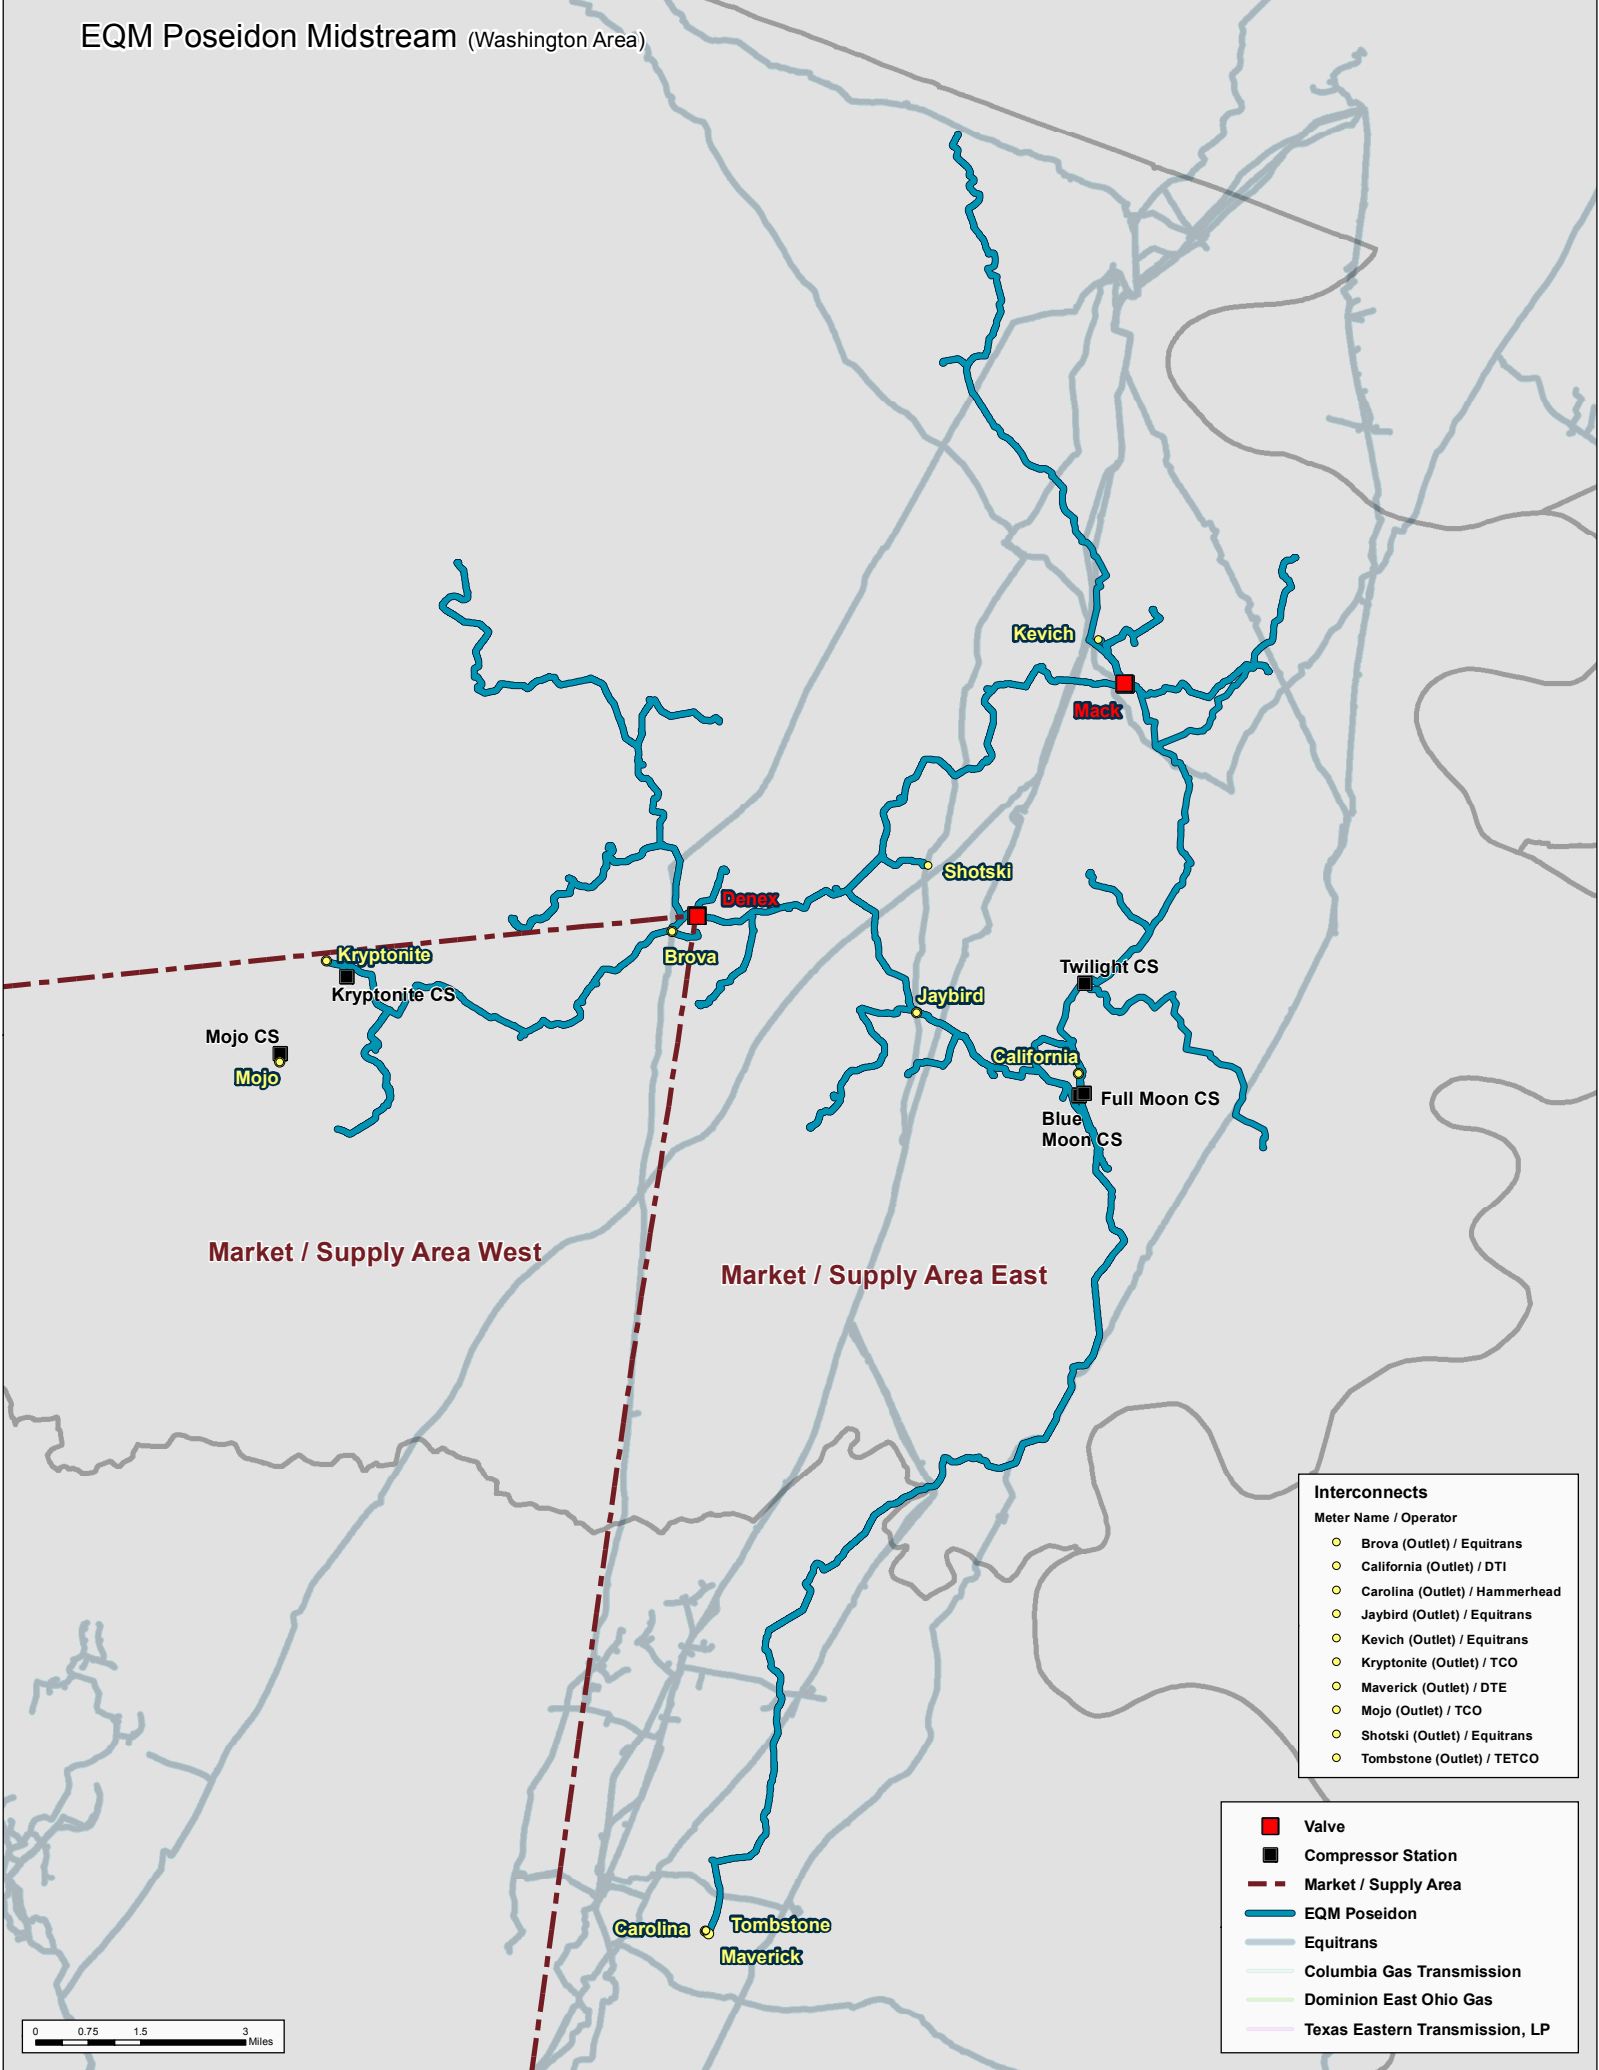

EQM Poseidon Midstream (Washington Area)

Interconnects

Meter Name / Operator

- Brova (Outlet) / Equitrans
- California (Outlet) / DTI
- Carolina (Outlet) / Hammerhead
- Jaybird (Outlet) / Equitrans
- Kevich (Outlet) / Equitrans
- Kryptonite (Outlet) / TCO
- Maverick (Outlet) / DTE
- Mojo (Outlet) / TCO
- Shotski (Outlet) / Equitrans
- Tombstone (Outlet) / TETCO

- Valve
- Compressor Station
- - - Market / Supply Area
- EQM Poseidon
- Equitrans
- Columbia Gas Transmission
- Dominion East Ohio Gas
- Texas Eastern Transmission, LP